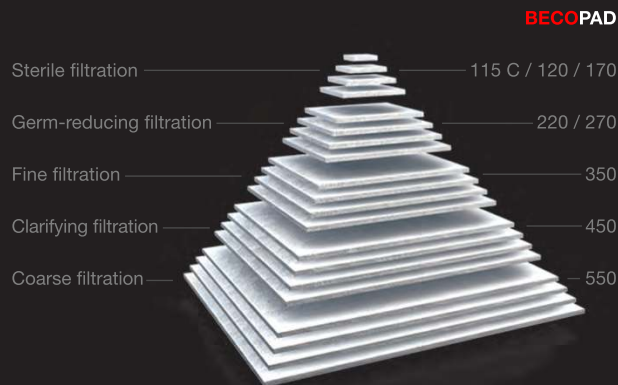

BECOPAD

The purest way to great wines.
First-ever drip-free filter sheet.

BECOPAD Standard

1 A 2.7.3.1 03/10

In vino veritas.

BECOPAD from BEGEROW revolutionises the filtration process. For the first time, technological innovation makes it possible to combine strictest standards for microbiological safety with full retention of valuable flavour and colour – the best thing that could ever happen to your wine.

BECOPAD is available in eight grades of clarifying sharpness. From coarse to sterile filtration.

The new freedom: Drip- and loss-free filtration

Purity in taste and appearance: The pure white **BECOPAD** depth filter sheet shows significantly less discoloration, even after filtration of red wine. Drip losses are reduced to a minimum. Filter backwashing and re-application become much easier, which saves time and costs.

BECOPAD compared in practice

A Standard filter sheet

Conventional depth filter sheets tend to become stained quite quickly – a possible indication of drip losses.

B **BECOPAD**

At the end of the filtration **BECOPAD** shows no more than slight discoloration: no drip losses.*