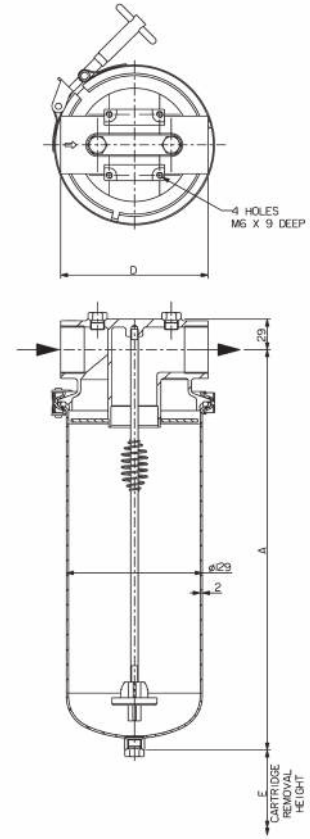

51 Series B-Blue Technical Data

Maximum Operating Conditions

Pressure Range: Liquid: FV / 10 bar g
Gas Group 2: FV / 10 bar g
Temperature Range: -10°C / 150°C

Materials of Construction

Body and Closure: 316L St.Steel
Clamp: 304 St.Steel
Finish: Bead blast head and bowl

Connections

Inlet/Outlet: 1½" BSPF
Vents: ¼" BSPF with Plug
Drain: ¼" BSPF with Plug

Model	Dimensions					Volume (Litres)	Dry Weight (kg)
	A	B	C	D	E		
510110VK15B1BEBB	381	-	-	120	320	4.2	4.4 kgs
510120VK15B1BEBB	635	-	-	120	574	7.3	6.2 kgs

PED Status:

Compliant with 2014/68/EU

Fluid Groups:

Gas Group 2
Liquids Group 1 + 2

Marking:

10": - SEP
20": - CE

Exceptions:

Group 1 liquids - Explosive

ATEX:

Compliant with 2014/34/EU, level CE Ex II 2 GD c X

Technical drawings for each individual housing showing dimensions, volume, weights, maximum temperatures and design pressures available on request.

Ordering Guide

5101	1	0	V	K	15	B	1	B	E	BB
No of Stacks	Cartridge Length	Cartridge End Cap Style	Closure Style	Mounting	Connection	Connection Type	Materials	Finish	Seal	Cartridge
5101 - 1	1 - Single 10" 2 - Double 20"	0 - Code 0 3 - Code 3	V - Pressed Vee Clamp	L - Bracket K - Double Vent	15 - 1 ½"	B - BSPF C - EN1092-1 Flange PN16 H - ASME Flange 150#	1 - 316 st.st (L Grade)	B - Bead Blast all Over	E - EPDM F - FEP / Silicone S - Silicone V - Viton	BB - B-Blue

Example: 510110VK15B1BEBB = 51Series B-Blue, 1 x 10" DOE cartridge, pressed vee clamp closure, No mounting, 1 ½" BSPF connections. St.Steel construction with EPDM gaskets, bead blast all over.

AMAZON FILTERS LTD.

Albany Estate, Camberley, Surrey, GU16 7PG, ENGLAND

Tel: +44 (0) 1276 670 600 Email: sales@amazonfilters.co.uk Web: www.amazonfilters.com